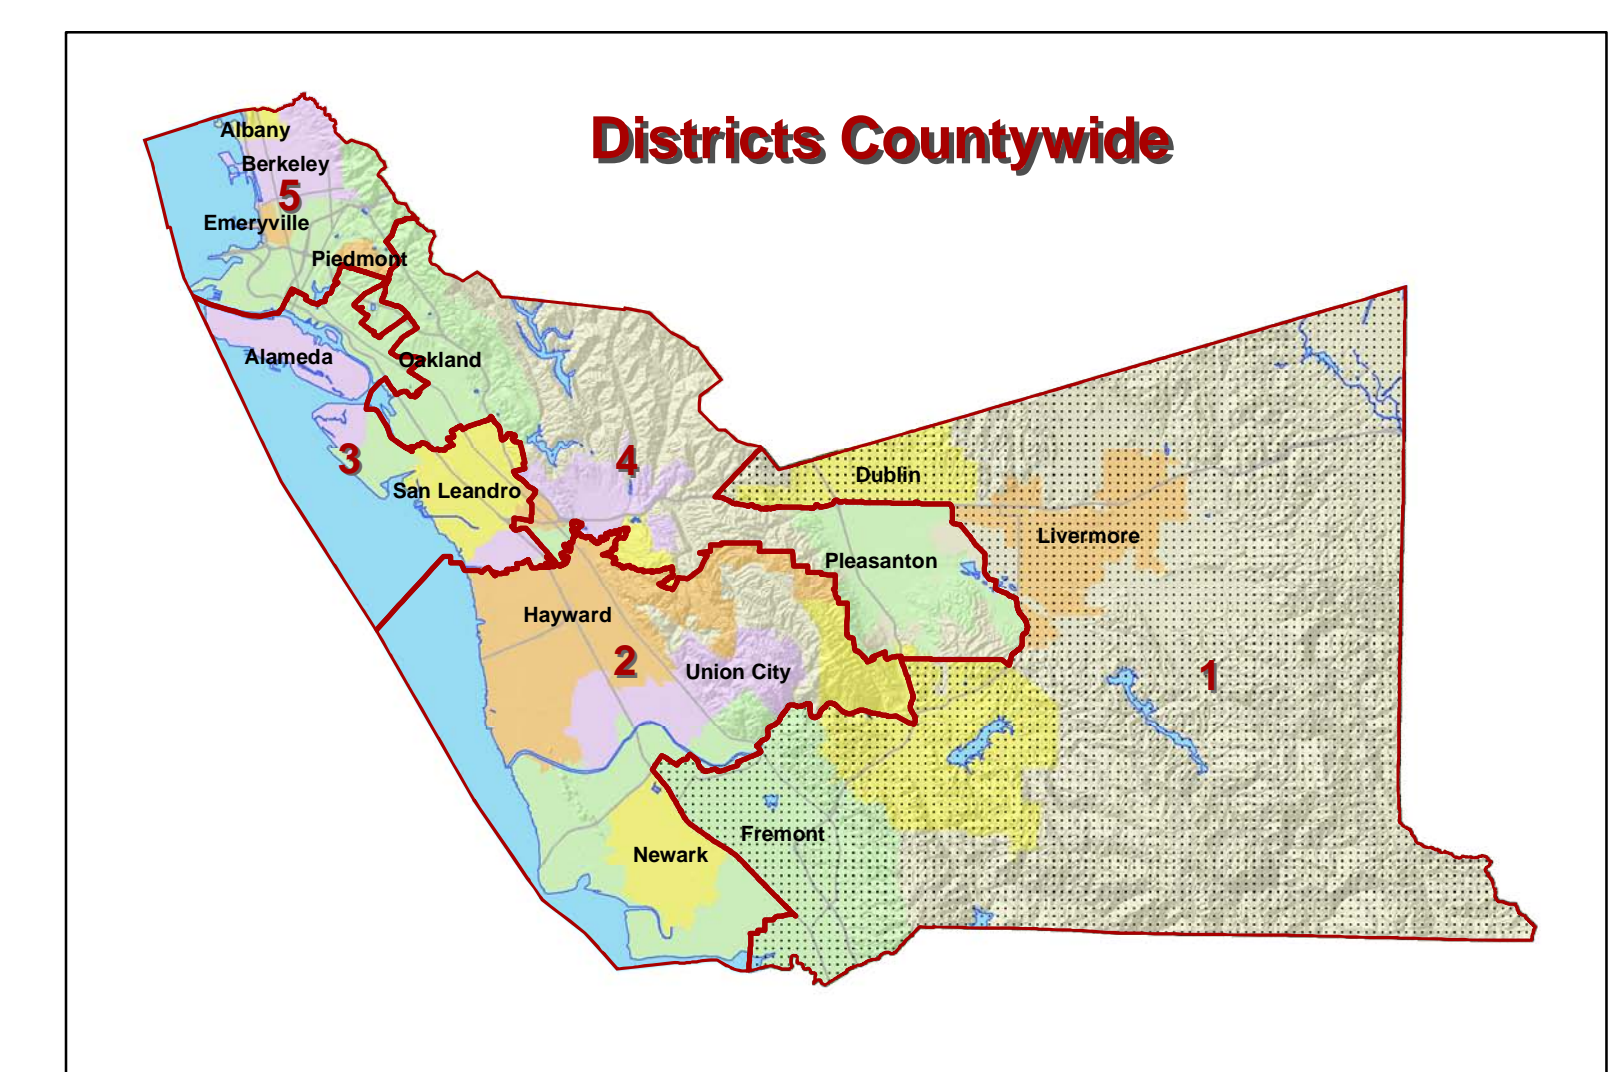

SUPERVISORIAL DISTRICTS ALAMEDA COUNTY District 1 Detail

Legend

District Boundaries Adopted August 25, 2011

- District Boundaries
- Highways
- Major Streets
- Streets
- Water
- Parks
- Unincorporated Remainder
- Schools
- Libraries
- Senior Centers

City/Place Boundaries October 2011