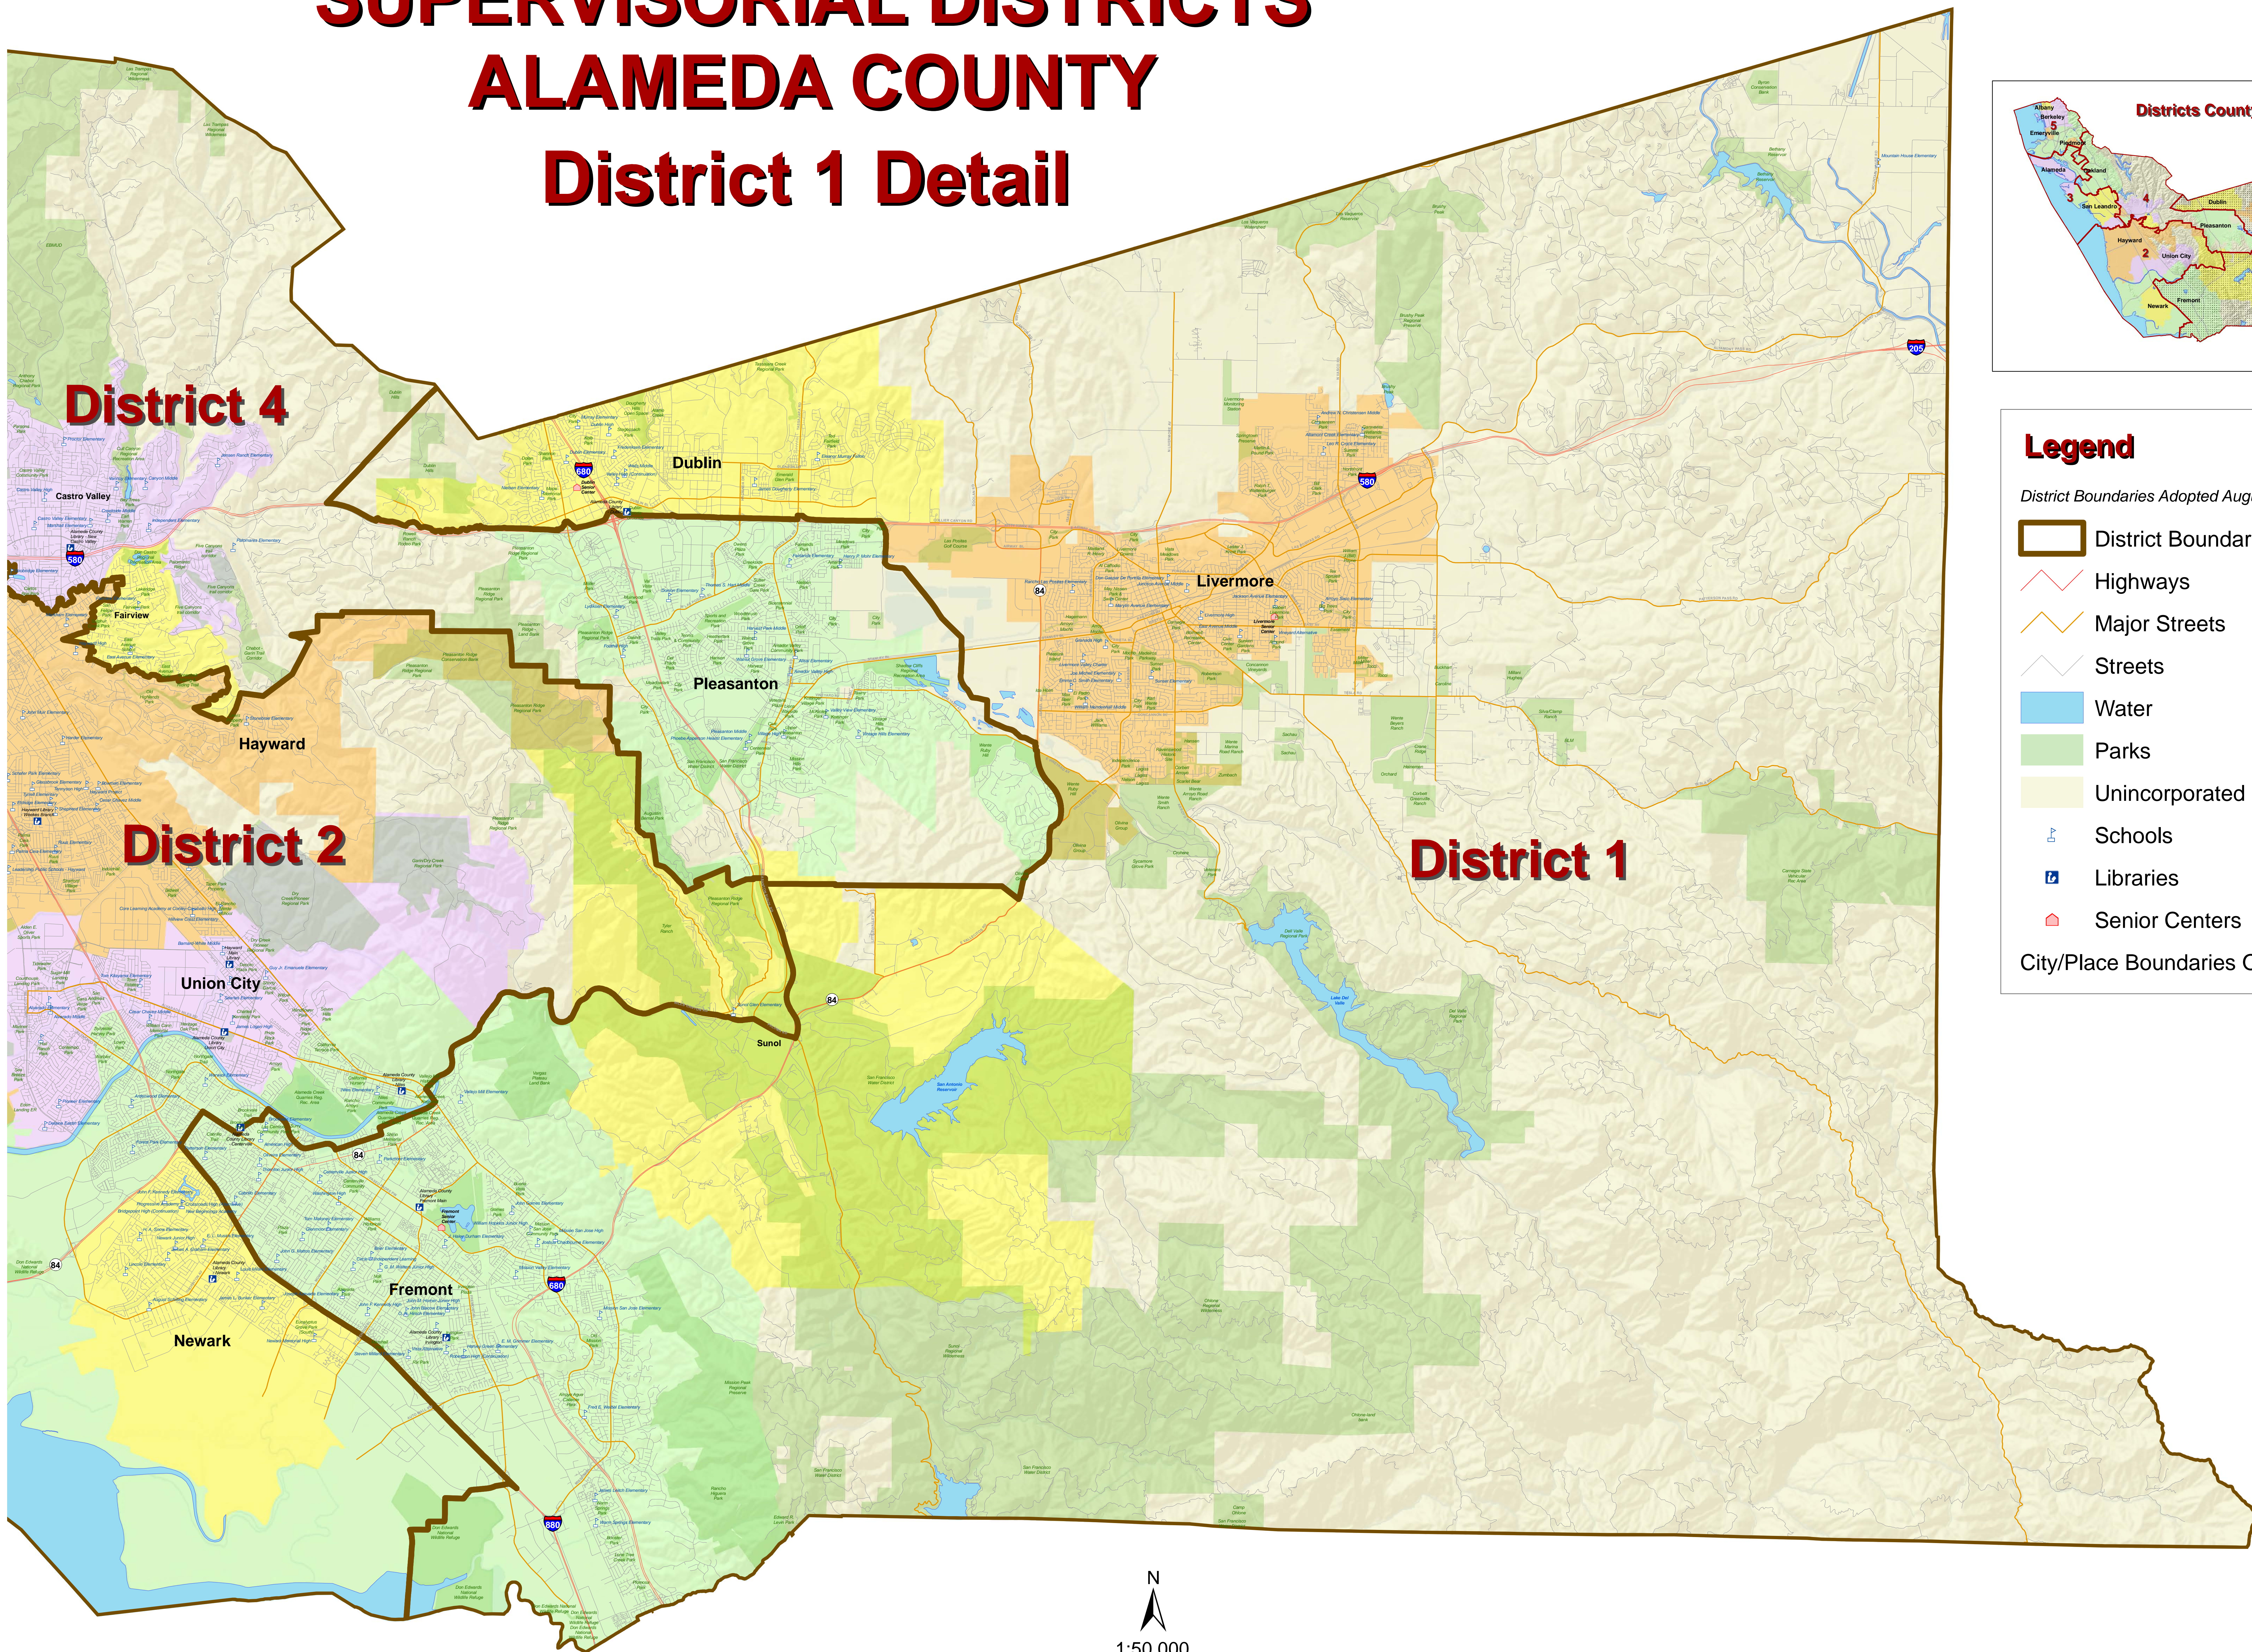

SUPERVISORIAL DISTRICTS ALAMEDA COUNTY District 1 Detail

Legend

District Boundaries Adopted August 25, 2011

- District Boundaries
- Highways
- Major Streets
- Streets
- Water
- Parks
- Unincorporated Remainder
- Schools
- Libraries
- Senior Centers

City/Place Boundaries October 2011