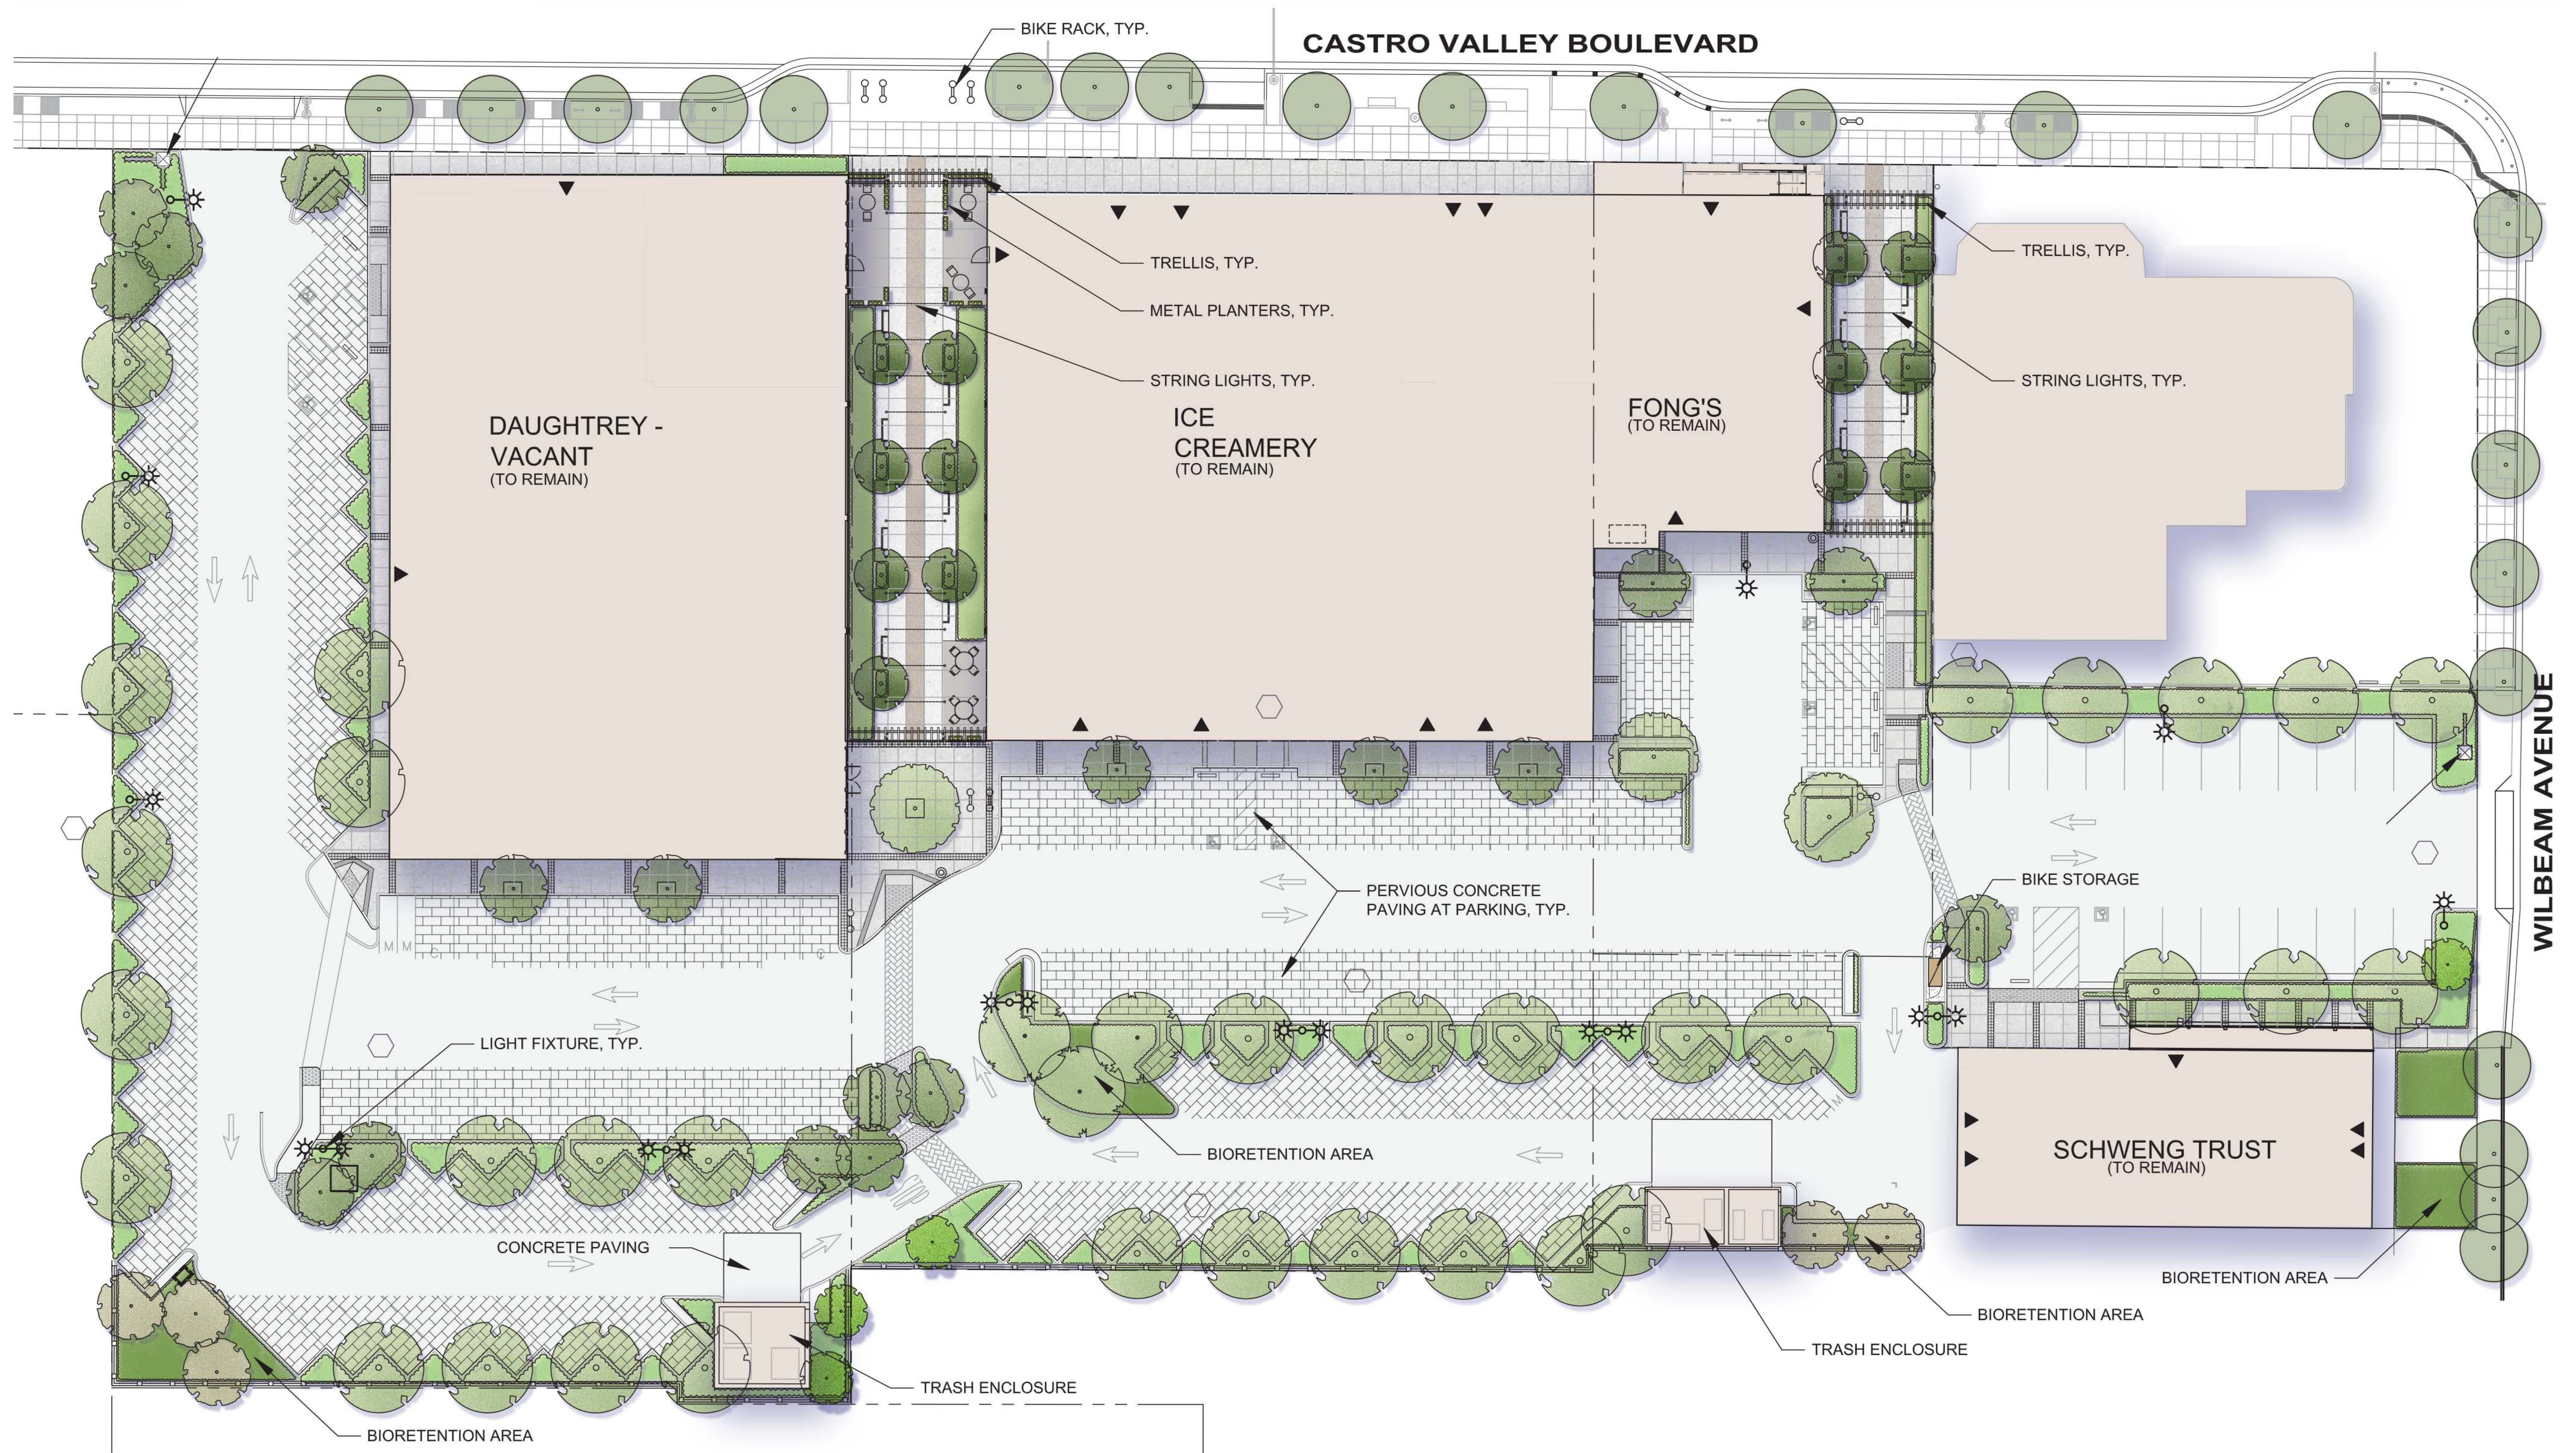

Castro Valley Shared Parking Lot

Retail Revival: *It's Not Just a Parking Lot!*

LEGEND

	DECORATIVE BAND		ASPHALT PAVING		BIKE STORAGE (76" L X 39" W X 47" H)		BIORETENTION AREA
	COLORED CONCRETE PAVING TYPE 1		TRELLIS		GAME TABLE (42" DIA.) W/CHAIRS (24" D. X 20" W.)		ENTRANCE LOCATION
	COLORED CONCRETE PAVING TYPE 2		PLANTERS		TRASH RECEPTACLE W/ASH LID		MOTORCYCLE PARKING
	COLORED CONCRETE PAVING TYPE 3		BENCH (6')		STREET TREES (BY OTHERS)		LIGHT FIXTURE
	COLORED CONCRETE PAVING TYPE 4		BIKE RACK		NEW TREES		
	PERVIOUS CONCRETE PAVING AT PARKING				SHRUBS AND GROUNDCOVER		