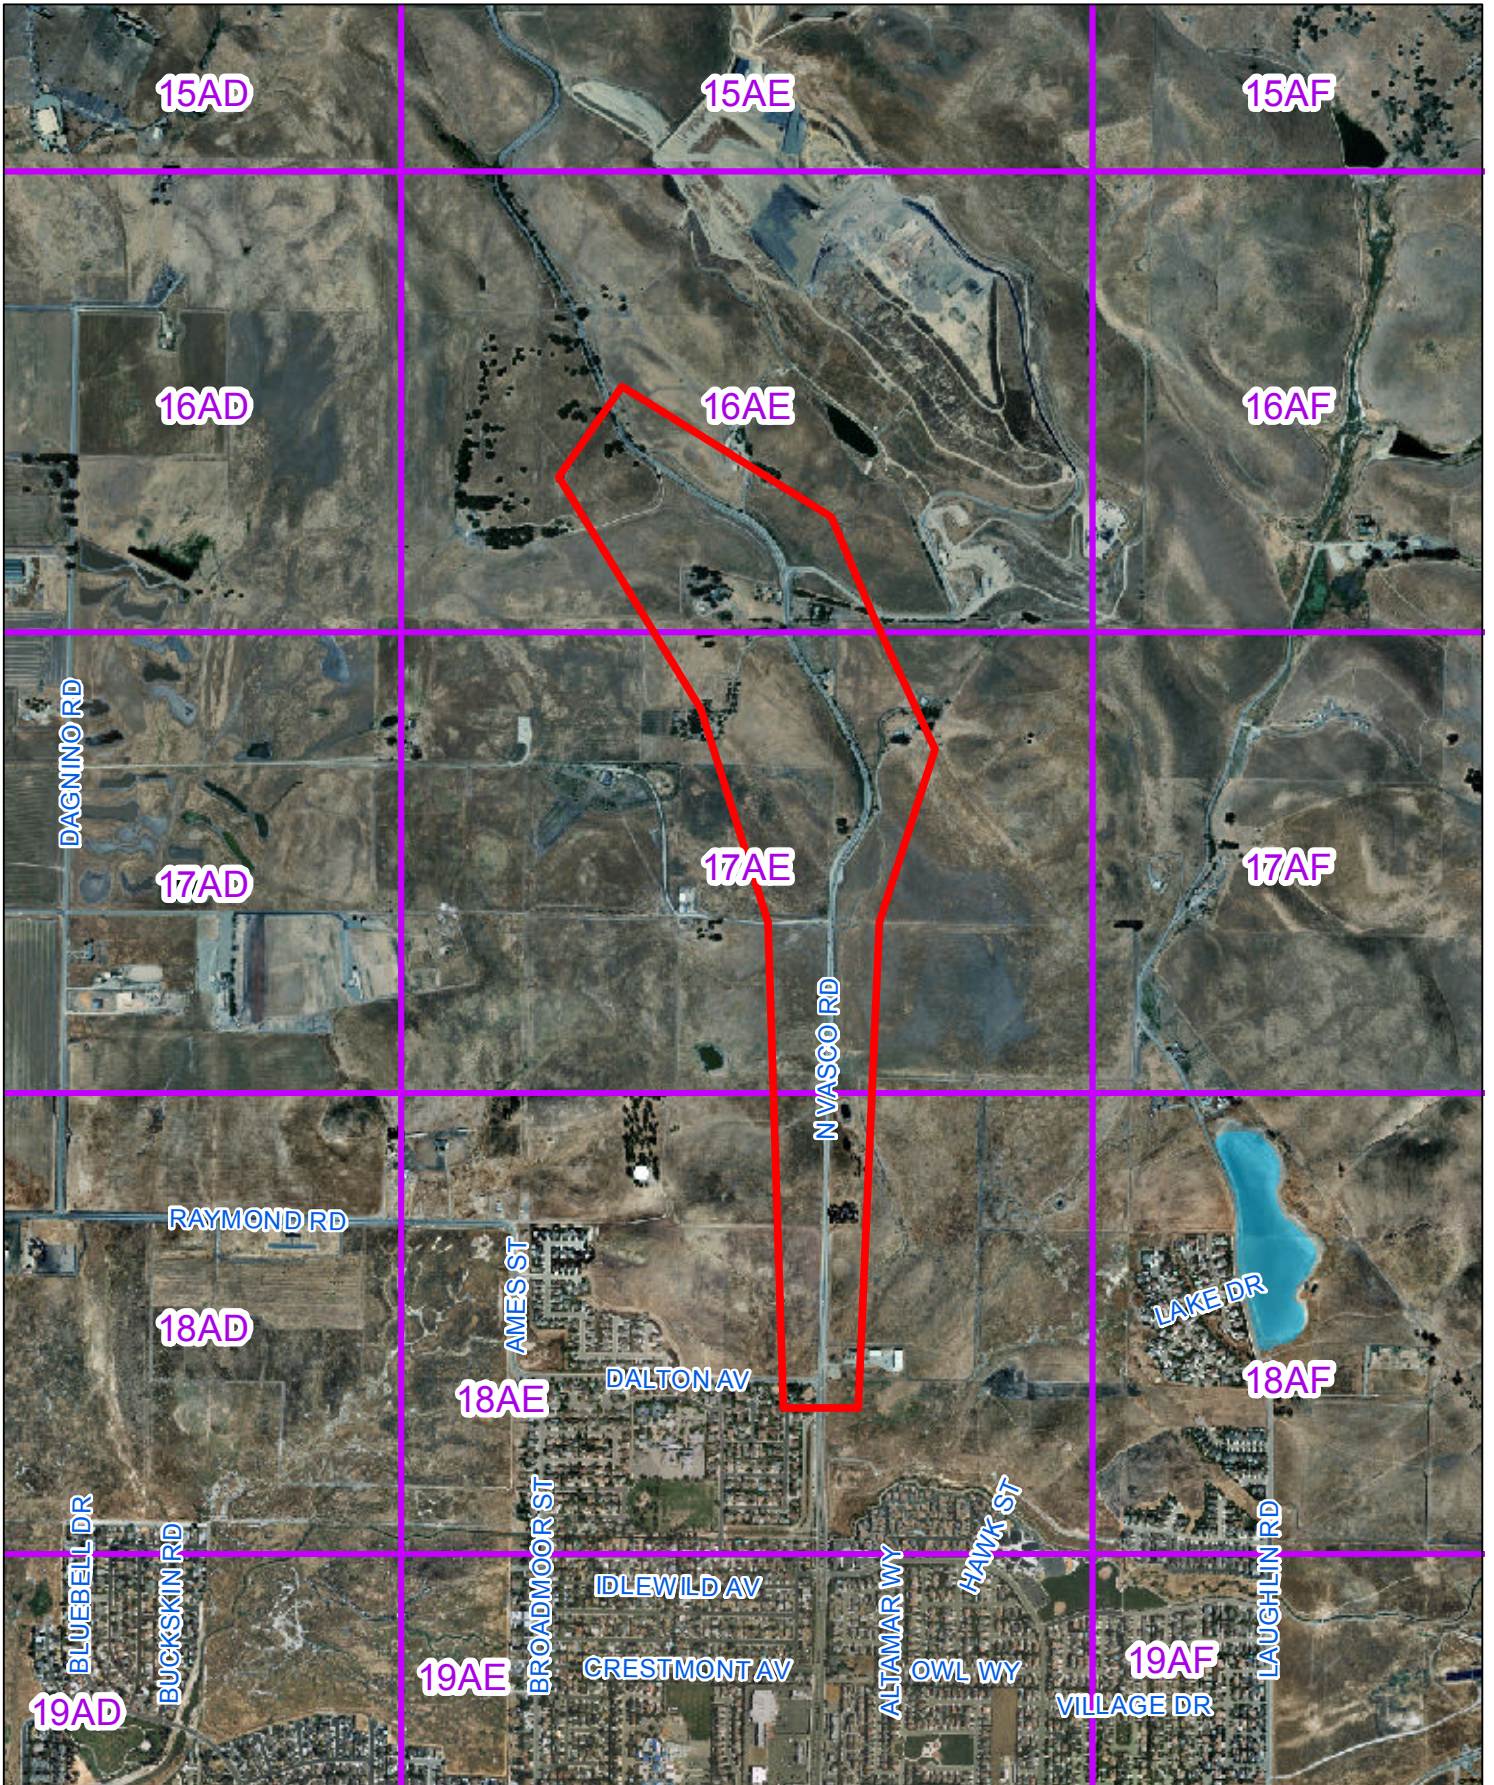

# Alameda County - Selected Parcels

1 inch = 1,667 feet

Alameda County, California  
Public Works Agency

### Legend

SymbollID

0

STREETS